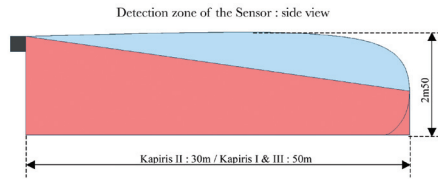

Kapiris I

LONG RANGE SENSORS

SORHEA controls the range and the detection efficiency of its products :

- **Range up to 50m.**
- **Real detection curtain.**
- **No dead zone at the foot of the sensor.**

DETECTION RELIABILITY